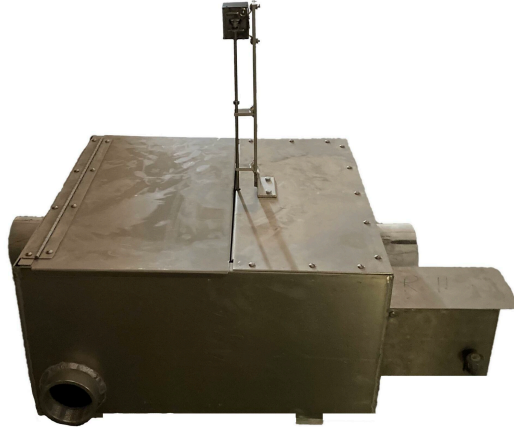

EXTRACTOR SUMP TANK WITH FLOAT SWITCH & AUGER

\$1,715.67 USD

Crating TBD/CMV

(Prices Subject to Change Without Notice)

The Extractor Sump Tank with Float Switch and Auger is a 30-gallon sump with a float switch to activate a pump.