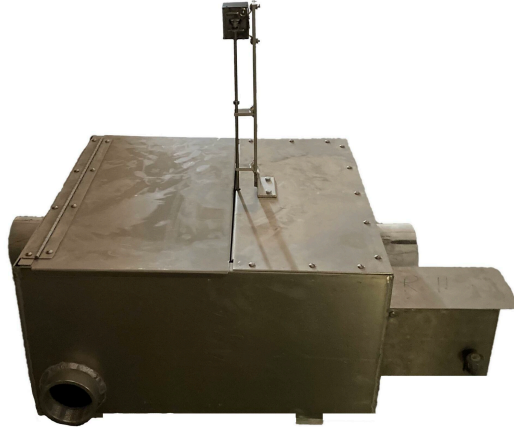

**EXTRACTOR SUMP TANK WITH FLOAT SWITCH & AUGER**

**\$1,773.63 USD**

Crating TBD/CMV

(Prices Subject to Change Without Notice)

The Extractor Sump Tank with Float Switch and Auger is a 30-gallon sump with a float switch to activate a pump.