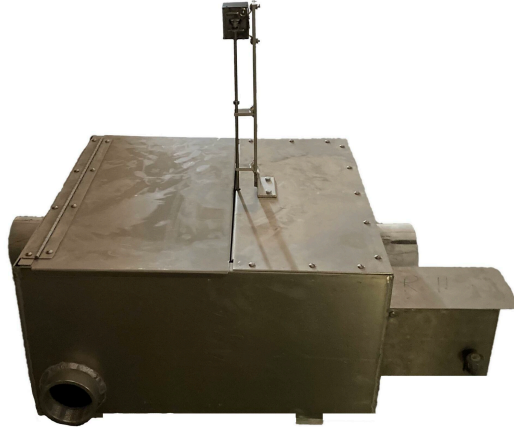

EXTRACTOR SUMP TANK WITH FLOAT SWITCH & AUGER

\$1,792.72 USD

Crating TBD/CMV

(Prices Subject to Change Without Notice)

The Extractor Sump Tank with Float Switch and Auger is a 30-gallon sump with a float switch to activate a pump.